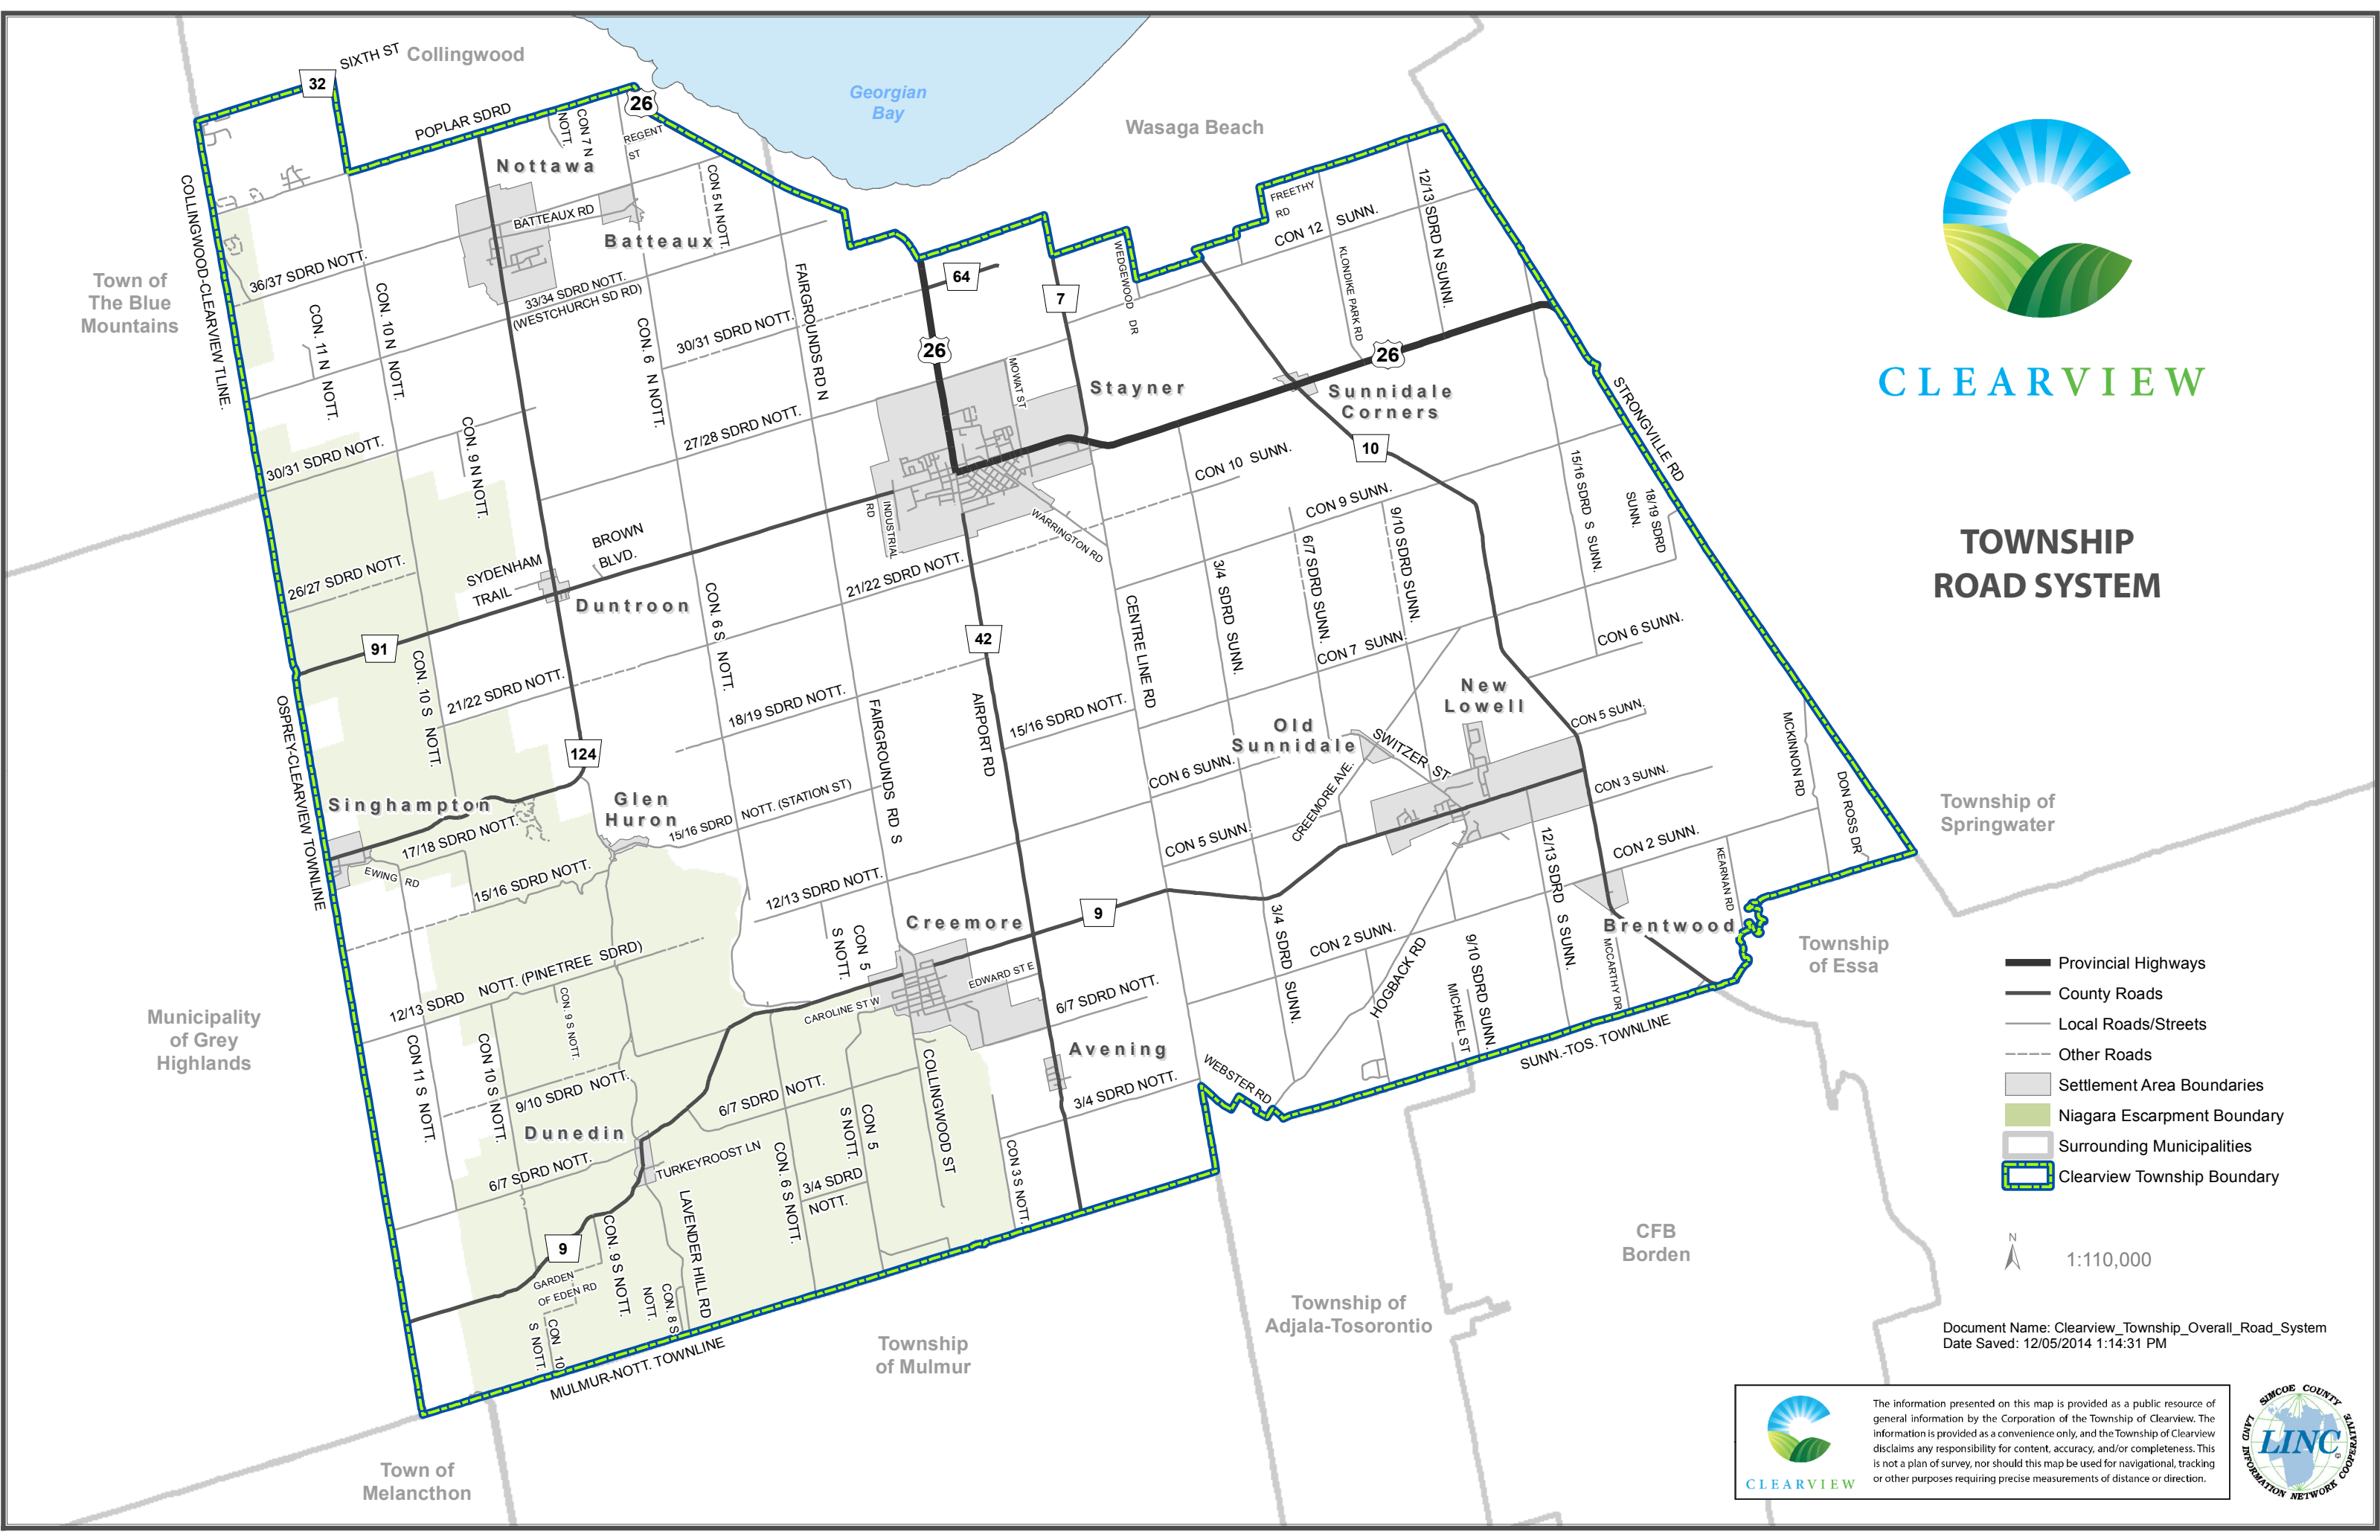

CLEARVIEW

TOWNSHIP ROAD SYSTEM

- Provincial Highways
- County Roads
- Local Roads/Streets
- Other Roads
- Settlement Area Boundaries
- Niagara Escarpment Boundary
- Surrounding Municipalities
- Clearview Township Boundary

N
1:110,000

Document Name: Clearview_Township_Overall_Road_System
Date Saved: 12/05/2014 1:14:31 PM

The information presented on this map is provided as a public resource of general information by the Corporation of the Township of Clearview. The information is provided as a convenience only, and the Township of Clearview disclaims any responsibility for content, accuracy, and/or completeness. This is not a plan of survey, nor should this map be used for navigational, tracking or other purposes requiring precise measurements of distance or direction.