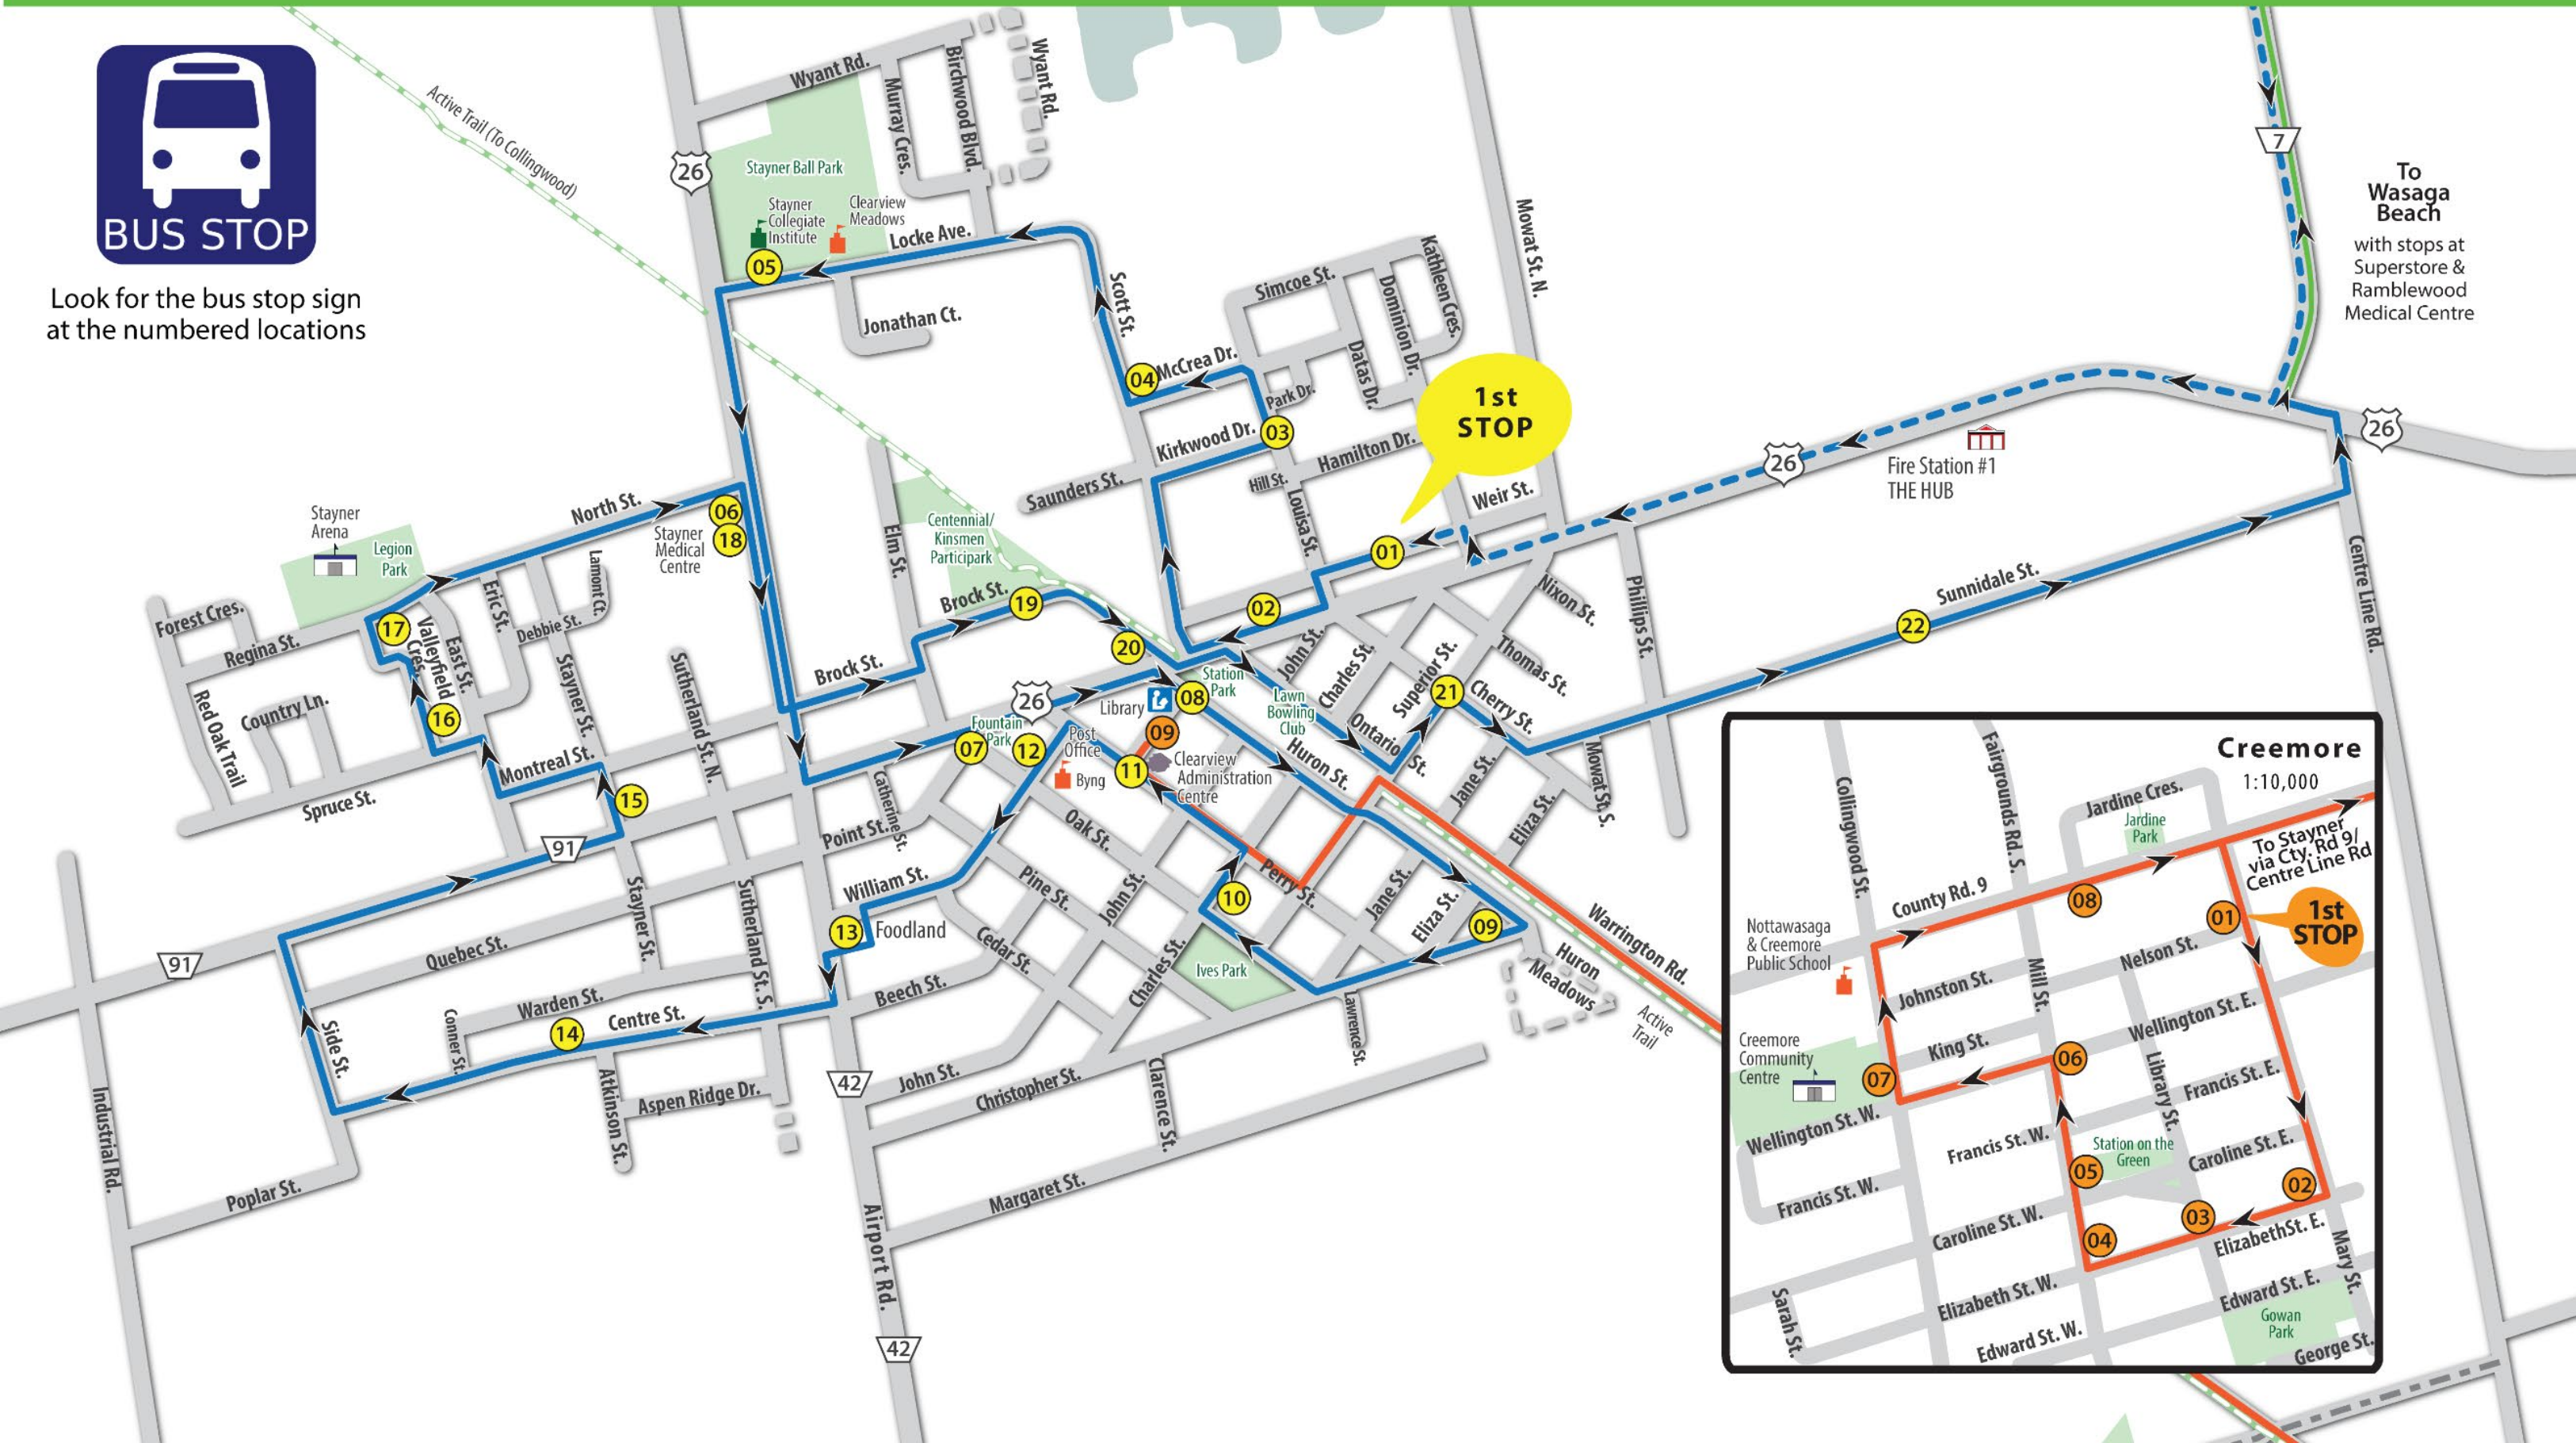

CLEARVIEW

PUBLIC TRANSIT MAP

-  Bus Stop Points - Route #1
-  Clearview Route #1 (Stayner/Wasaga)
-  Reset Route (No Stops)
-  Clearview Route #2 (Creemore)
-  Bus Stop Points - Route #2

Scale: 1:10,000

Clearview Transit Map v. 2019-09-10-11:45

This map, either in whole or in part, may not be reproduced without the written authority from © 2019 (The Corporation of the Township of Clearview) Produced (in part) under license from:
 © The Corporation of the County of Simcoe;
 © Her Majesty the Queen in Right of Canada, Department of Natural Resources;
 © Queens Printer, Ontario Ministry of Natural Resources;
 © Teranet Enterprises Inc. and its suppliers;
 © Members of the Ontario Geospatial Data Exchange.
 All rights reserved. THIS IS NOT A PLAN OF SURVEY.

Look for the bus stop sign at the numbered locations

To Wasaga Beach
 with stops at Superstore & Ramblewood Medical Centre