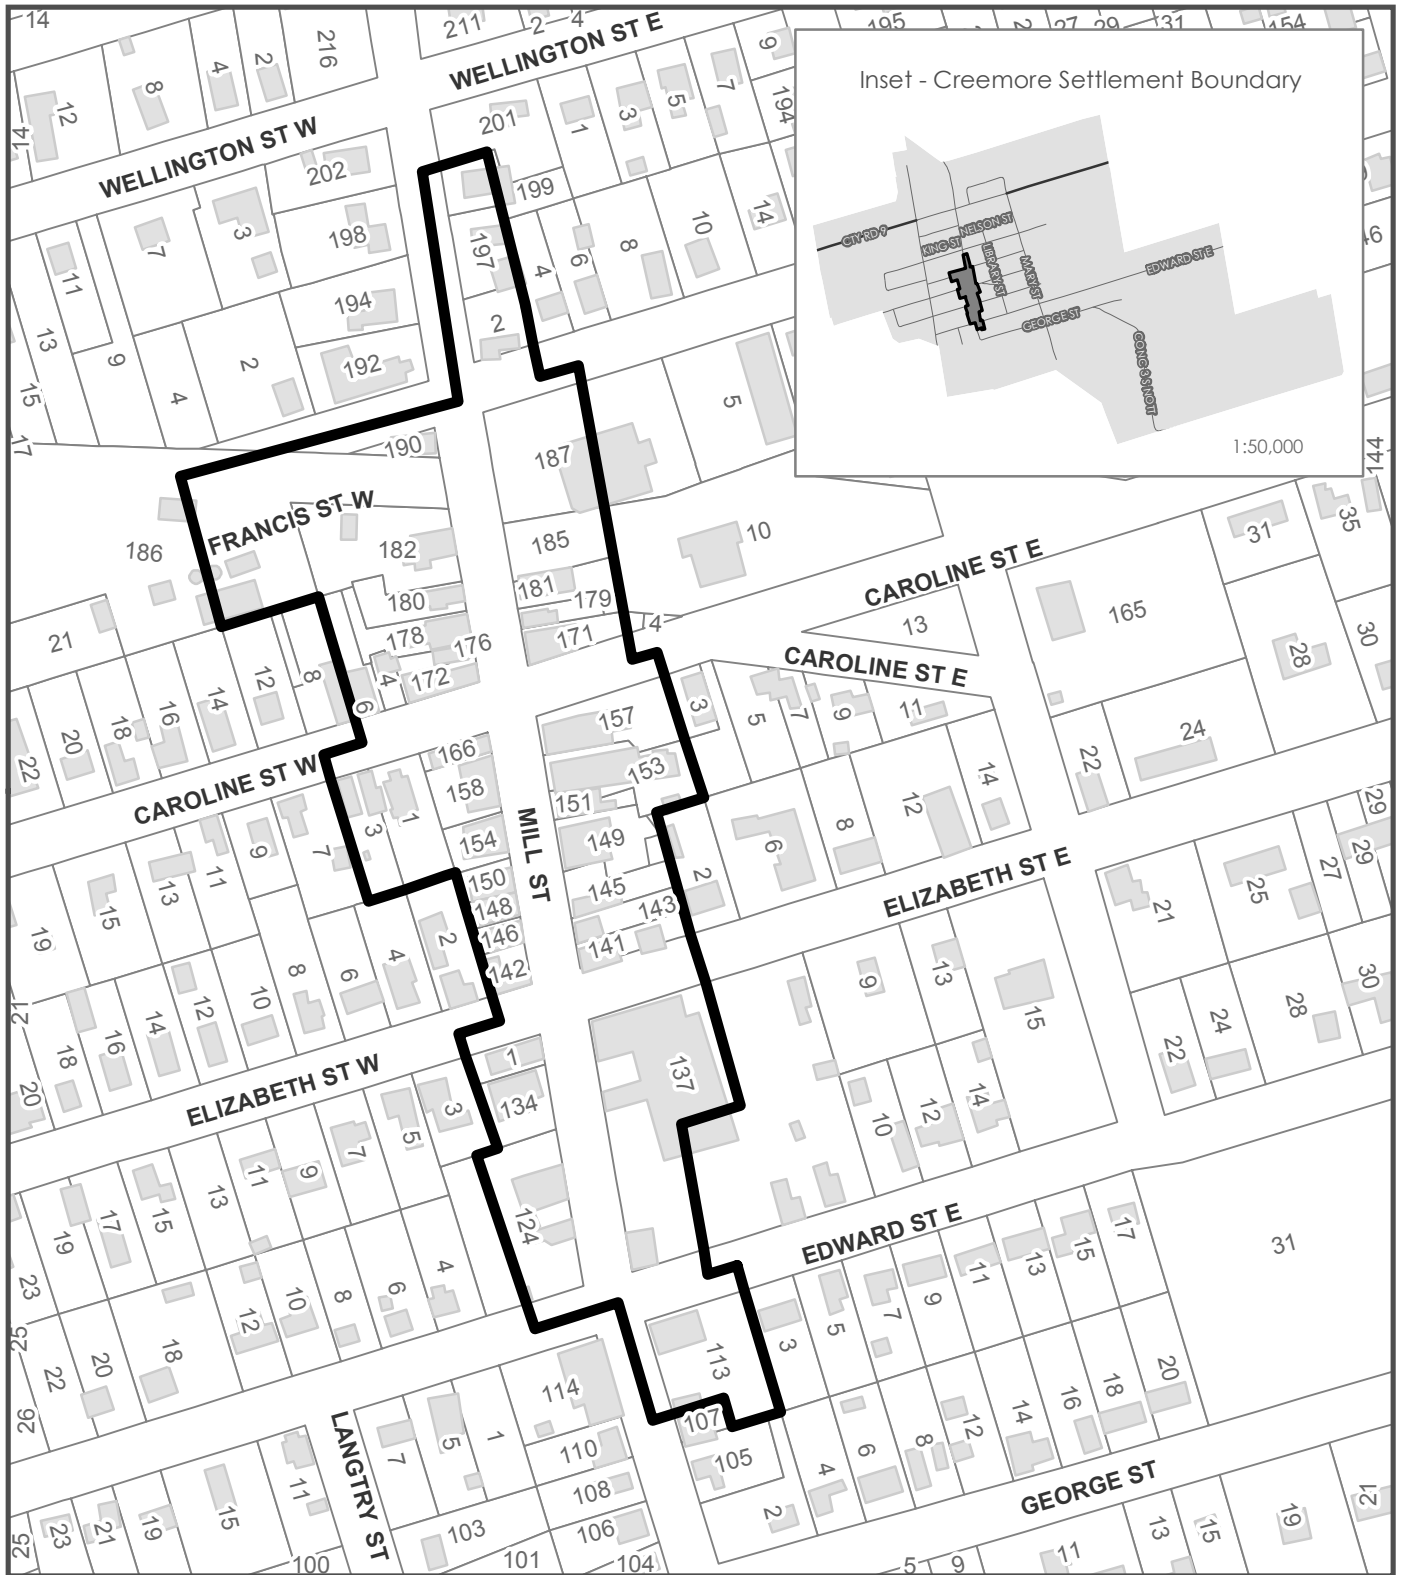

# Creemore BIA Boundary

-  Creemore BIA Area
-  Building Footprints
-  Assessment Parcels

Date Saved: 17/03/2016 9:10:38 AM  
 Document Name: Creemore\_BIA\_Boundary

The information presented on this map is provided as a public resource of general information by the Corporation of the Township of Clearview. The information is provided as a convenience only, and the Township of Clearview disclaims any responsibility for content, accuracy, and/or completeness. This is not a plan of survey, nor should this map be used for navigational, tracking or other purposes requiring precise measurements of distance or direction.