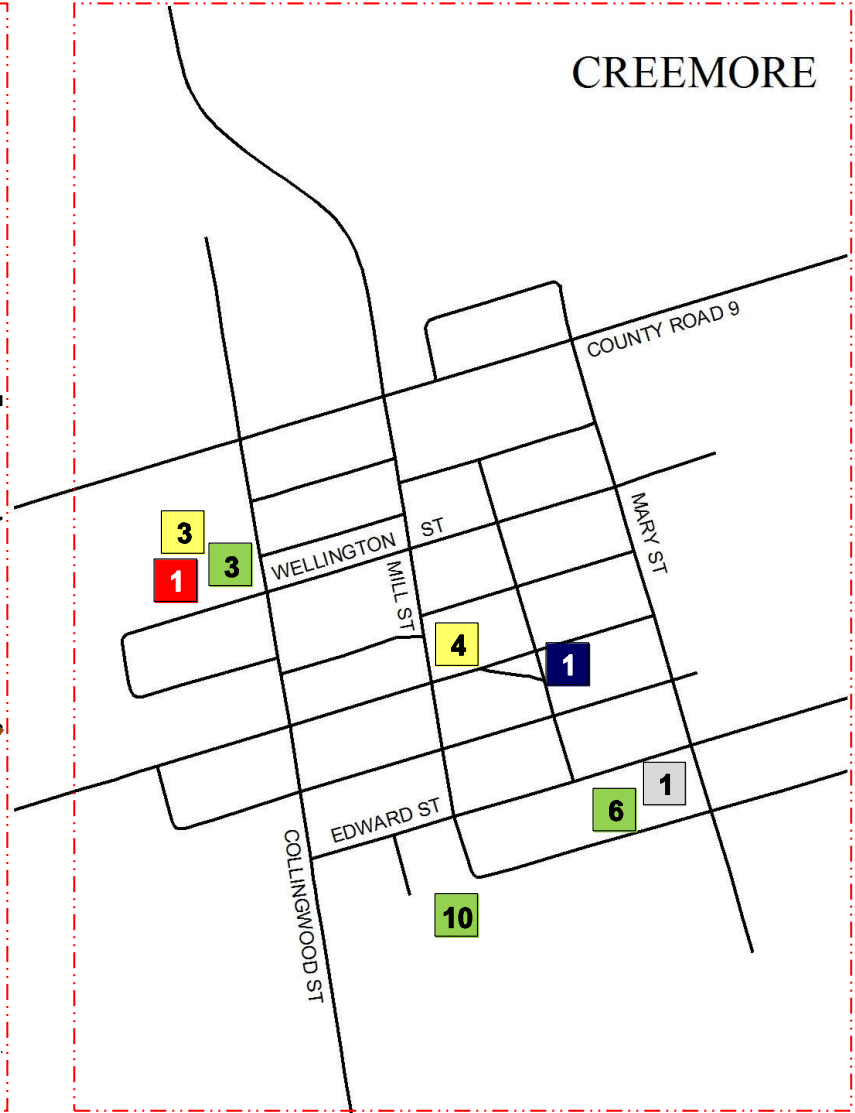

# FACILITY MAP

LEGEND  
See Enlargement for Details

# STAYNER

# CREEMORE

## LEGEND

	<b>BOWLING FACILITIES (pg)</b>
1	Avening Bowling Lanes
2	Georgian Bowl
3	Nottawasaga Bowling Lanes
4	Stayner Lawn Bowling Park
	<b>CENTENNIAL POOL</b>
	<b>COMMUNITY CENTRES</b>
1	Avening Community Centre
2	Brentwood Community Centre
3	Creemore Community Centre
4	Creemore Station on the Green
5	Dunedin Community Centre
6	Nottawa Memorial Community Centre
7	Nottawasaga Community Hall
8	Stayner Community Centre
9	Sunnidale Corners Community Centre
	<b>LIBRARIES</b>
1	Creemore Branch
2	Nottawa Drop-Off Box
3	Stayner Branch
4	Sunnidale Branch
	<b>PLAYGROUNDS</b>
1	Carruthers Memorial Park
2	Centennial Park
3	Creemore Community Centre
4	Dunedin Park
5	Fountain Park
6	Gowan Park
7	Islay Park
8	Ives Park
9	Legion Park
10	Mad River Park
11	Mckean Park
12	New Lowell Park
13	Nottawa Ball Park
14	Station Park
	<b>SKATE PARKS</b>
1	Creemore
2	Stayner
	<b>TENNIS COURTS</b>
1	Creemore
2	Stayner
	<b>MUNICIPAL TRAILS</b>