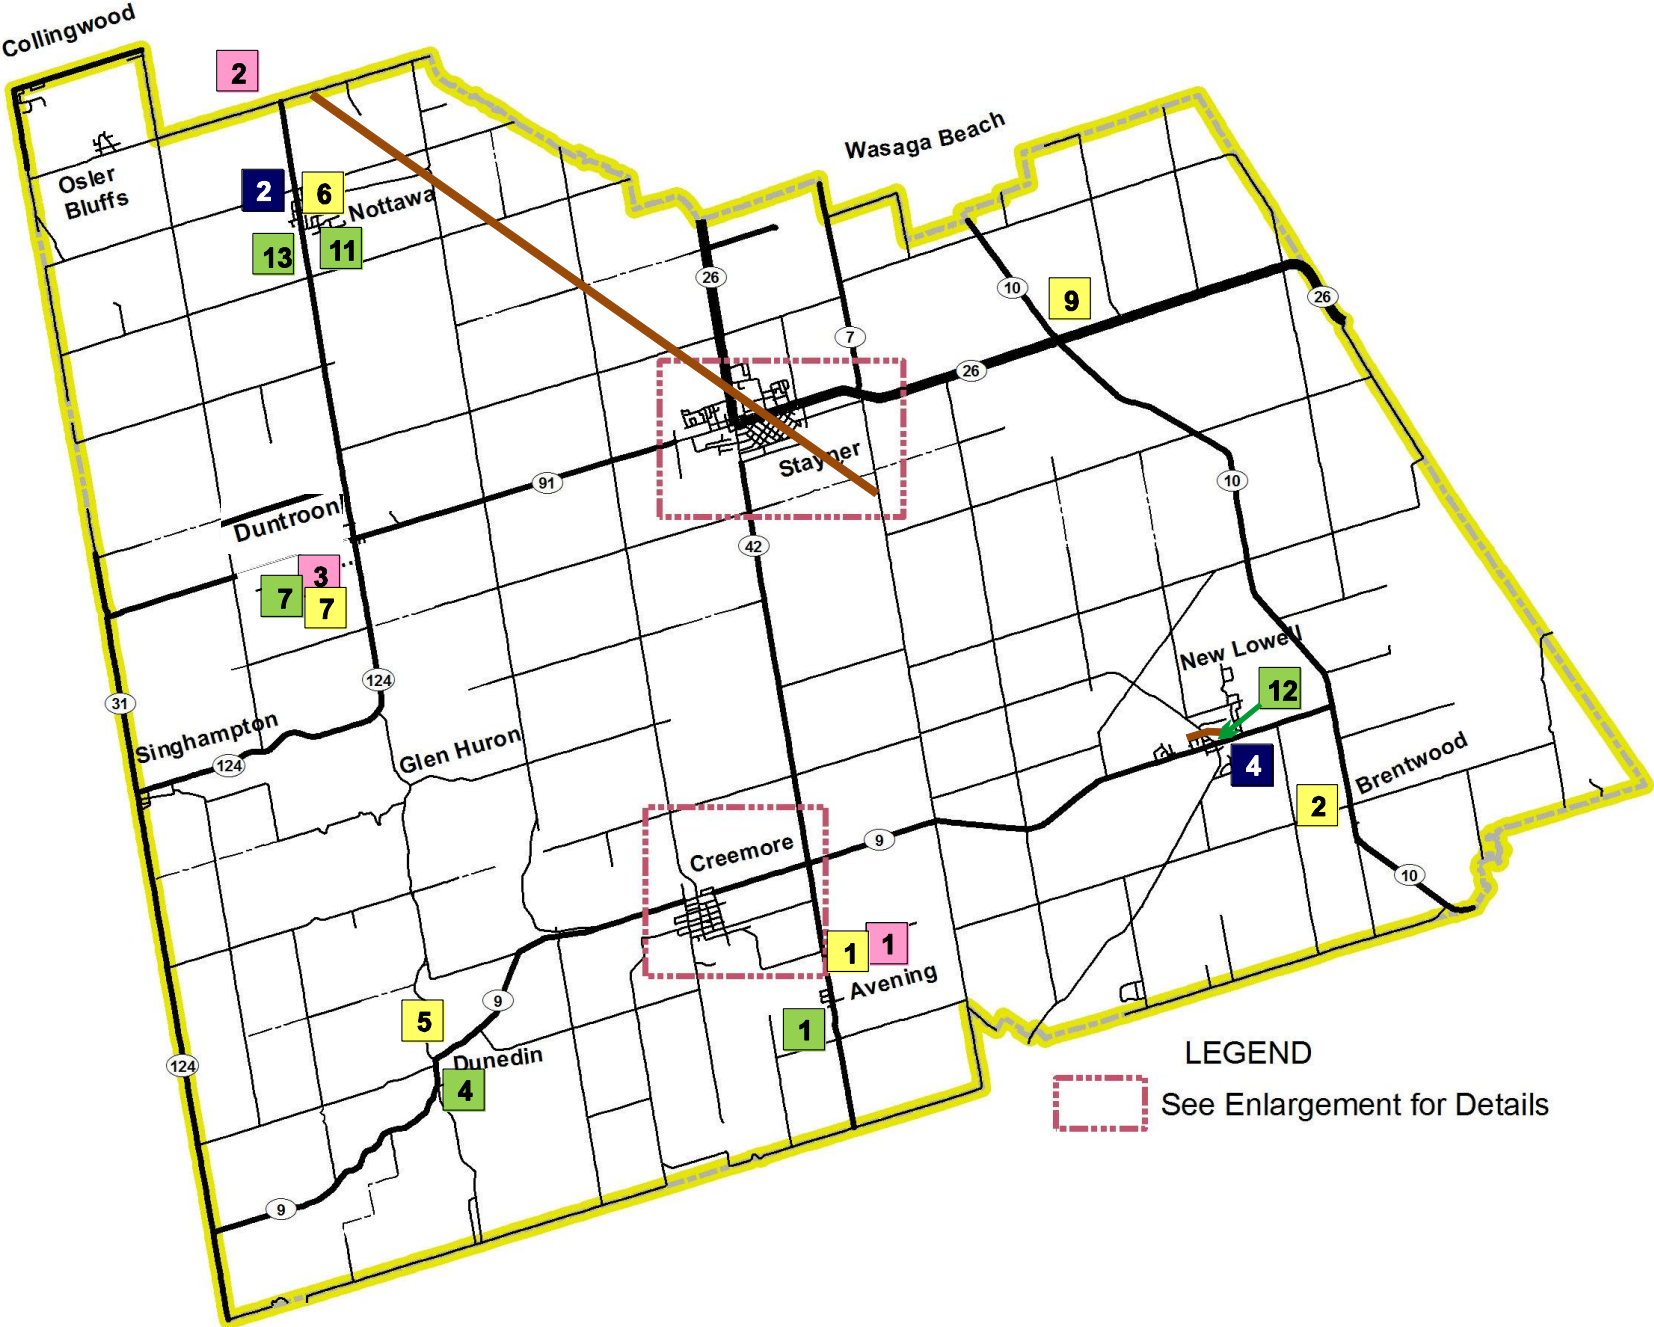

# FACILITY MAP

LEGEND  
See Enlargement for Details

# STAYNER

# CREEMORE

## LEGEND

	<b>BOWLING FACILITIES (pg)</b>
1	Avening Bowling Lanes
2	Georgian Bowl
3	Nottawasaga Bowling Lanes
4	Stayner Lawn Bowling Park
	<b>CENTENNIAL POOL</b>
	<b>COMMUNITY CENTRES</b>
1	Avening Community Centre
2	Brentwood Community Centre
3	Creemore Community Centre
4	Creemore Station on the Green
5	Dunedin Community Centre
6	Nottawa Memorial Community Centre
7	Nottawasaga Community Hall
8	Stayner Community Centre
9	Sunnidale Corners Community Centre
	<b>LIBRARIES</b>
1	Creemore Branch
2	Nottawa Drop-Off Box
3	Stayner Branch
4	Sunnidale Branch
	<b>PLAYGROUNDS</b>
1	Carruthers Memorial Park
2	Centennial Park
3	Creemore Community Centre
4	Dunedin Park
5	Fountain Park
6	Gowan Park
7	Islay Park
8	Ives Park
9	Legion Park
10	Mad River Park
11	Mckean Park
12	New Lowell Park
13	Nottawa Ball Park
14	Station Park
	<b>SKATE PARKS</b>
1	Creemore
2	Stayner
	<b>TENNIS COURTS</b>
1	Creemore
2	Stayner
	<b>MUNICIPAL TRAILS</b>