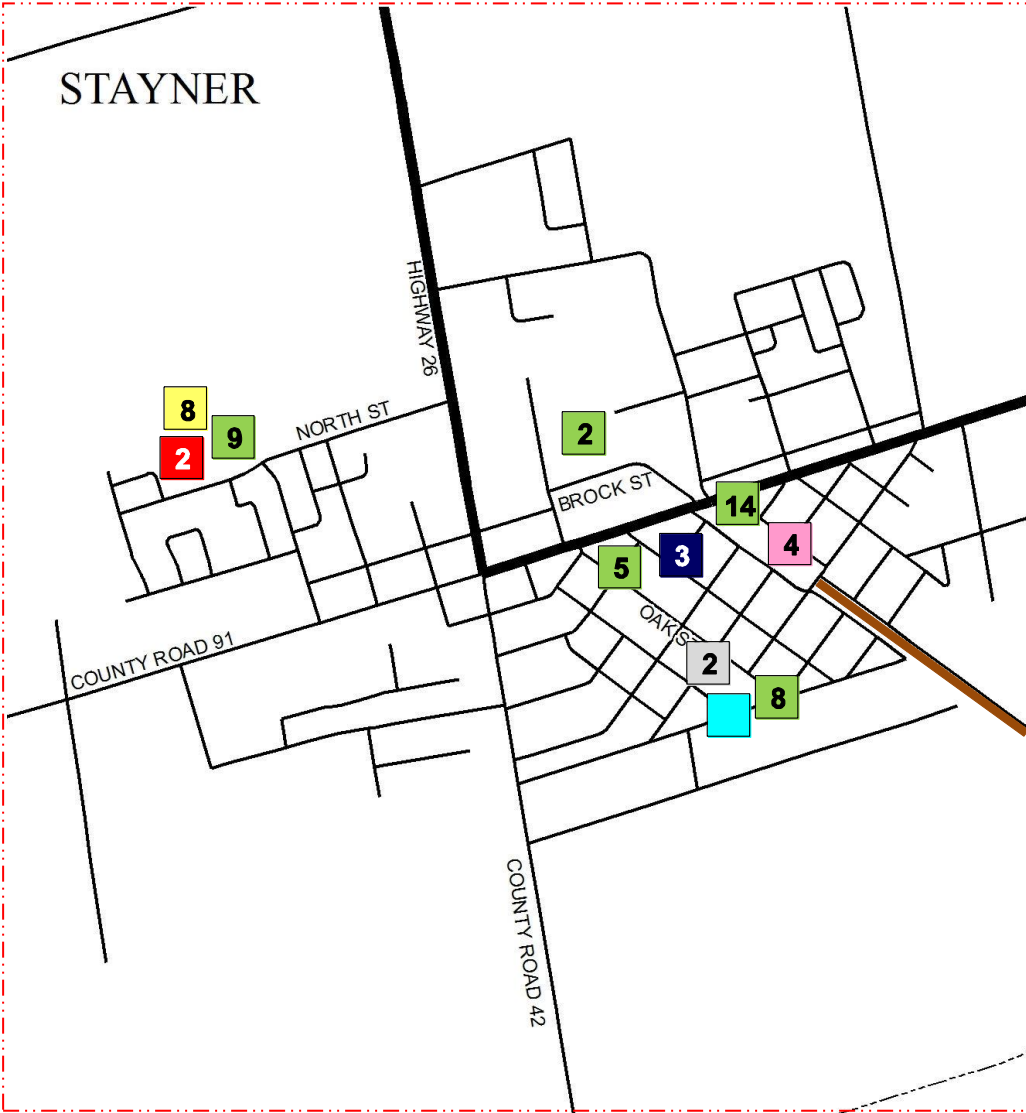

# FACILITY MAP

LEGEND  
See Enlargement for Details

# STAYNER

# CREEMORE

## LEGEND

	<b>BOWLING FACILITIES (pg)</b>
1	Avening Bowling Lanes
2	Georgian Bowl
3	Nottawasaga Bowling Lanes
4	Stayner Lawn Bowling Park
	<b>CENTENNIAL POOL</b>
	<b>COMMUNITY CENTRES</b>
1	Avening Community Centre
2	Brentwood Community Centre
3	Creemore Community Centre
4	Creemore Station on the Green
5	Dunedin Community Centre
6	Nottawa Memorial Community Centre
7	Nottawasaga Community Hall
8	Stayner Community Centre
9	Sunnidale Corners Community Centre
	<b>LIBRARIES</b>
1	Creemore Branch
2	Nottawa Drop-Off Box
3	Stayner Branch
4	Sunnidale Branch
	<b>PLAYGROUNDS</b>
1	Carruthers Memorial Park
2	Centennial Park
3	Creemore Community Centre
4	Dunedin Park
5	Fountain Park
6	Gowan Park
7	Islay Park
8	Ives Park
9	Legion Park
10	Mad River Park
11	Mckean Park
12	New Lowell Park
13	Nottawa Ball Park
14	Station Park
	<b>SKATE PARKS</b>
1	Creemore
2	Stayner
	<b>TENNIS COURTS</b>
1	Creemore
2	Stayner
	<b>MUNICIPAL TRAILS</b>