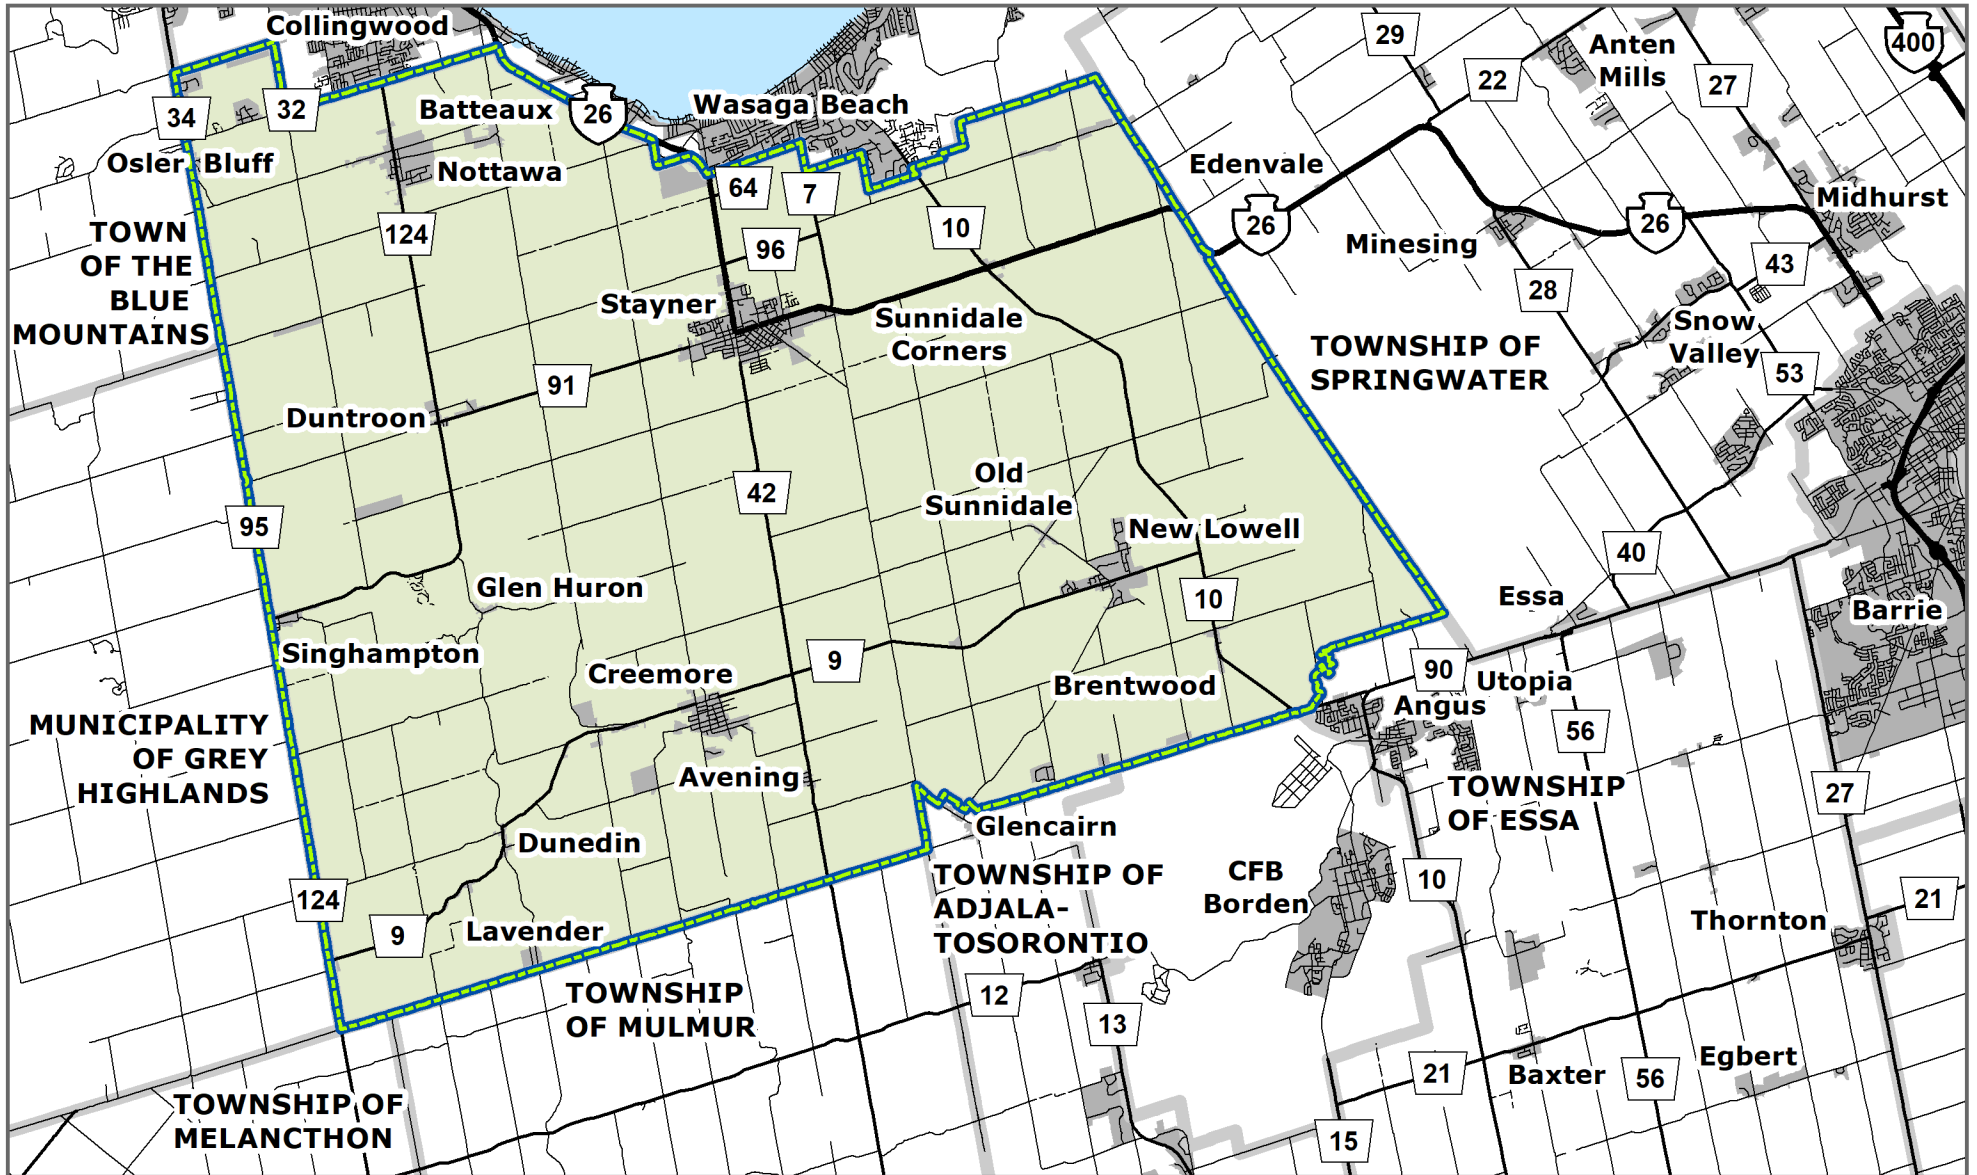

CLEARVIEW
TOWNSHIP

Clearview Township and Surrounding Areas

1:200,000

- Provincial Highways
- County Roads
- Local Roads
- Other Local Roads
- Clearview Boundary

Document Name:
Clearview_Township_and_Surrounding_Areas

Date Saved:
2023-12-22 1:51:12 PM