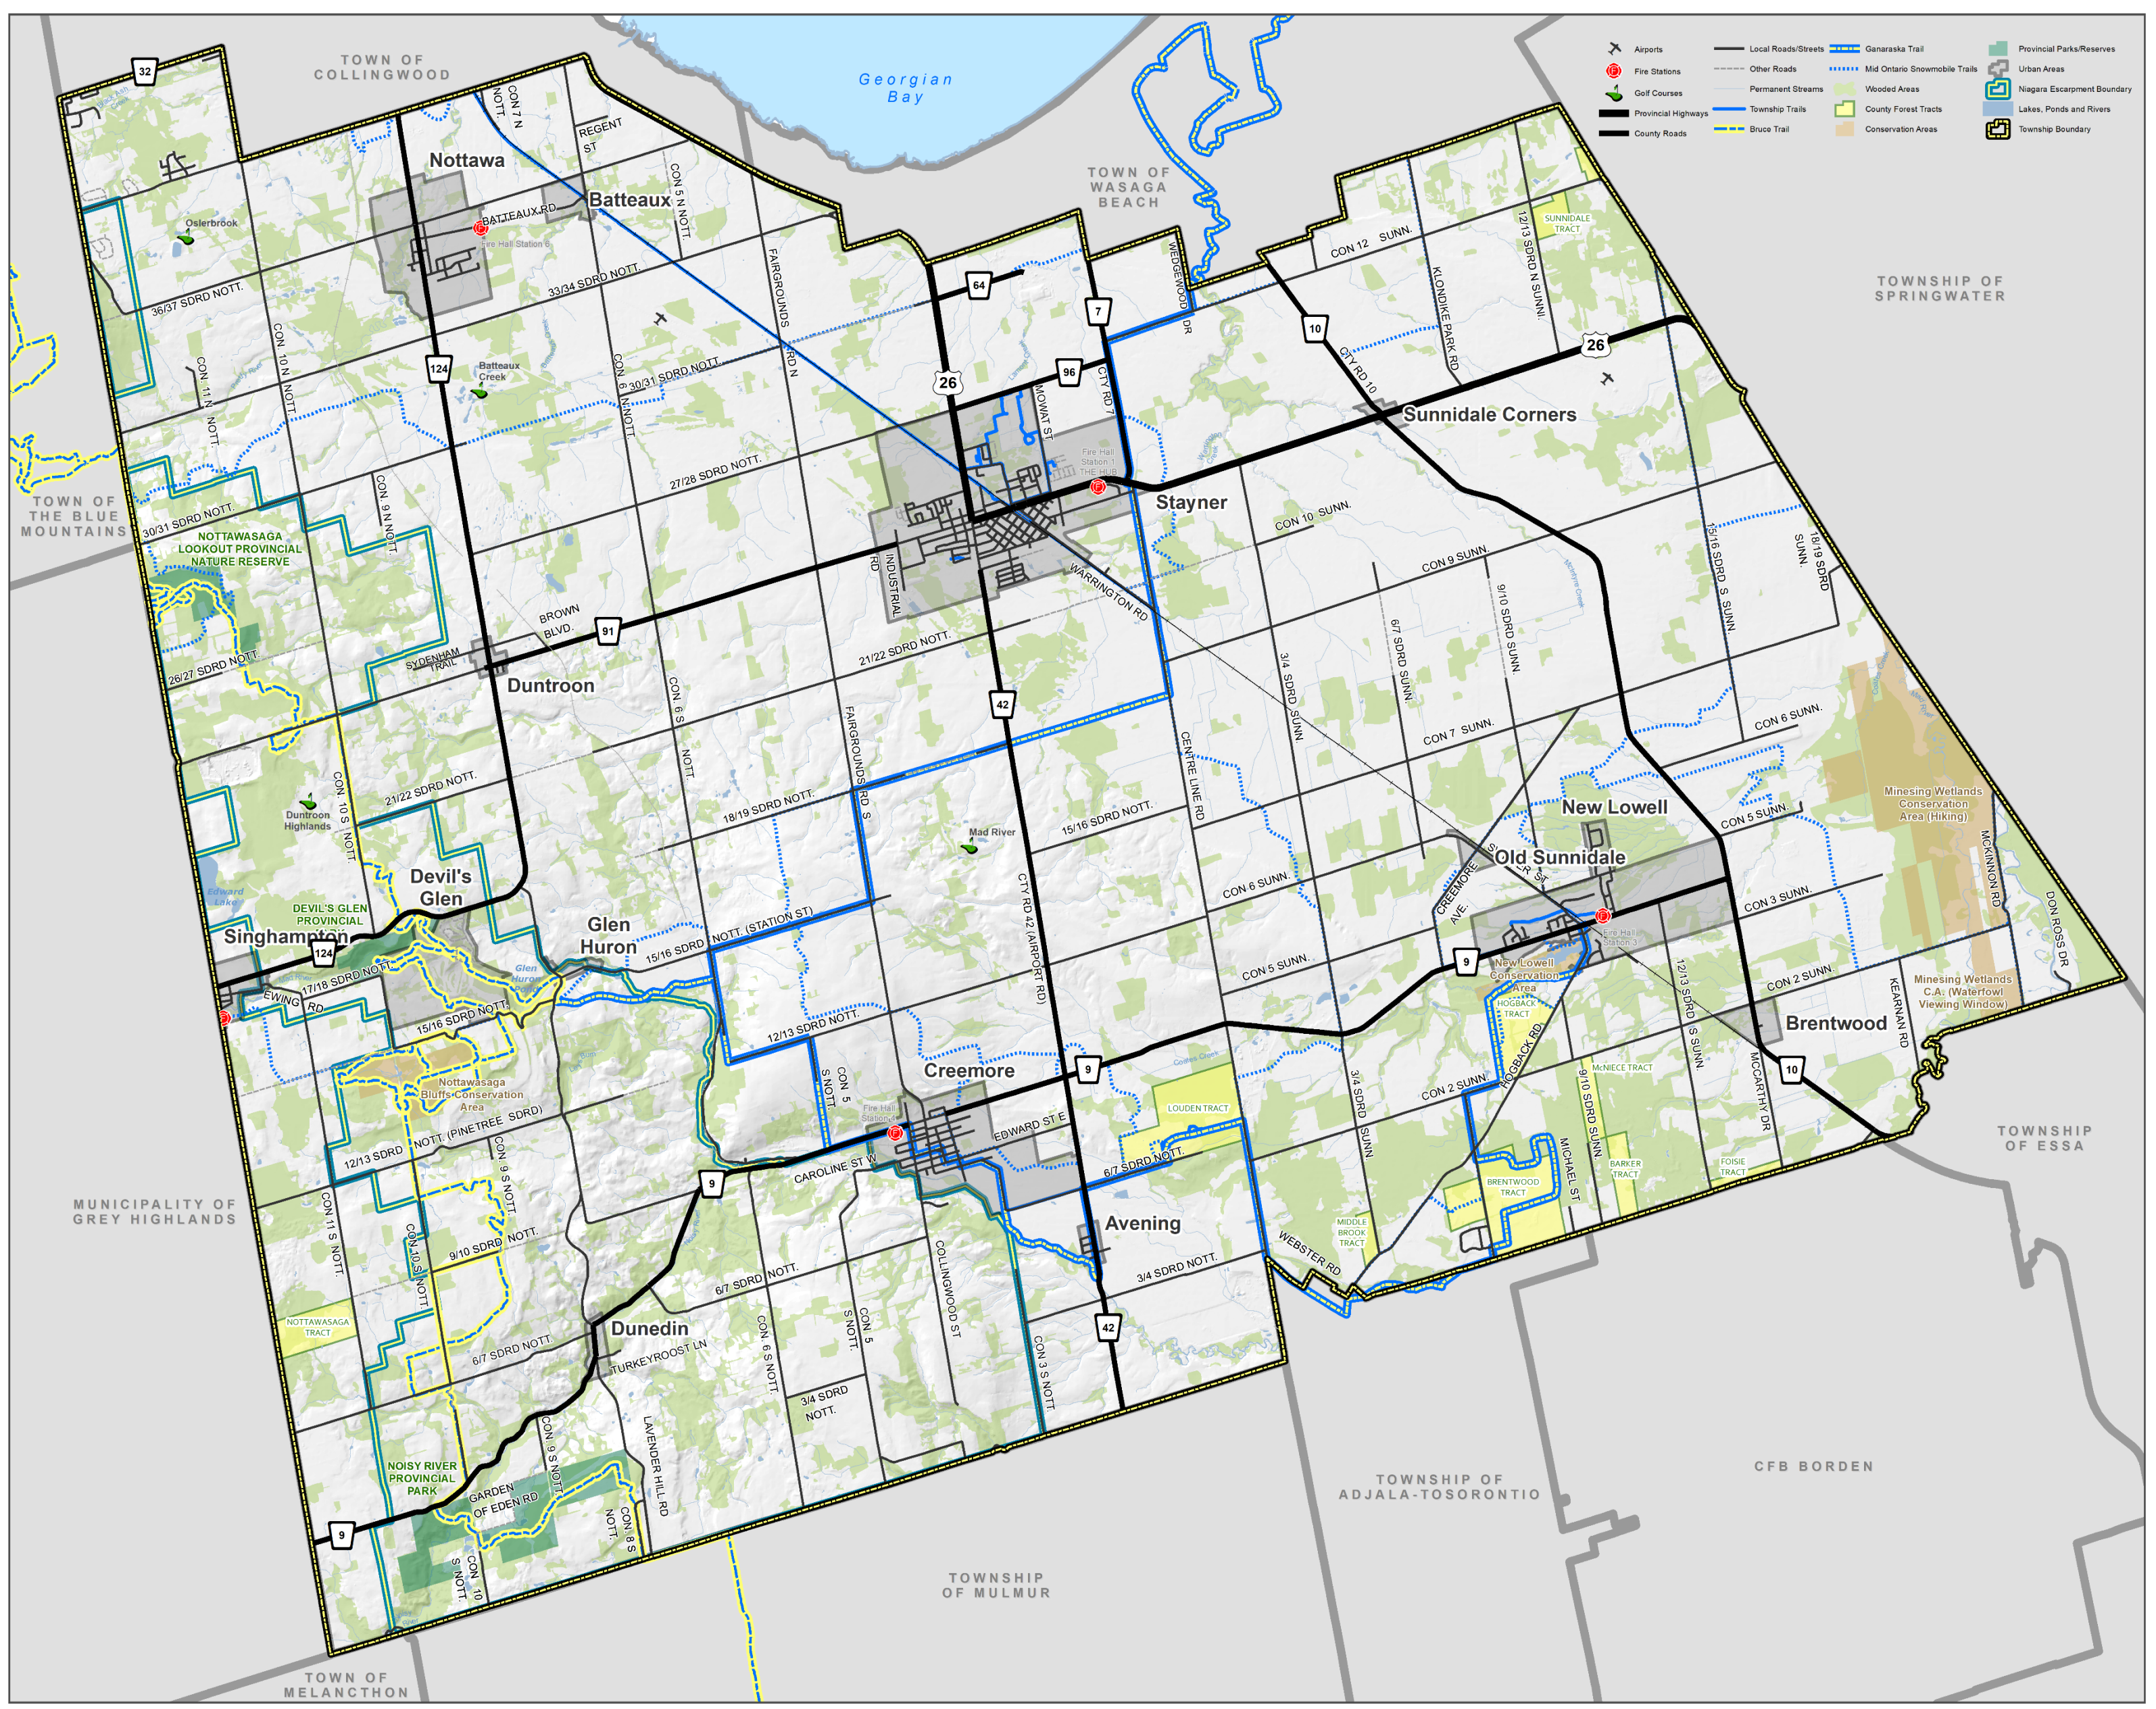

The information presented on this map is provided as a public resource of general information by the Corporation of the Township of Clearview. The information is provided as a convenience only, and the Township of Clearview disclaims any responsibility for content, accuracy, and/or completeness. This is not a plan of survey, nor should this map be used for navigational, tracking or other purposes requiring precise measurements of distance or direction.

Figure 1. Note: This map has been resized to fit Tabloid 11 inch by 17 inch size and does not appear at the original map scale.