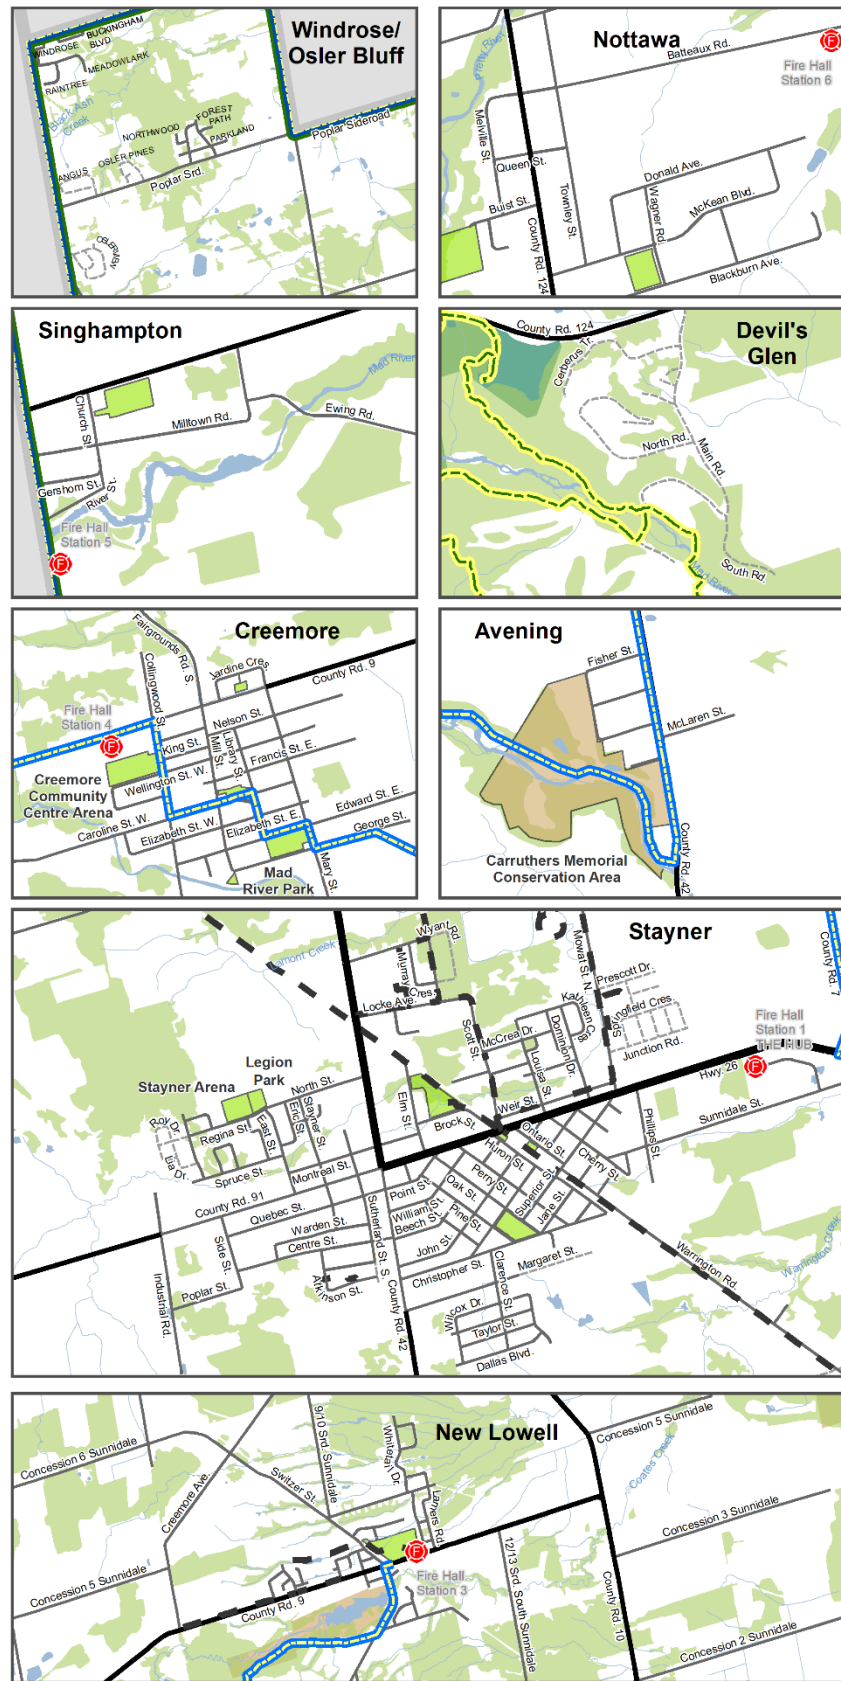

TRANSPORTATION & RECREATION BASEMAP