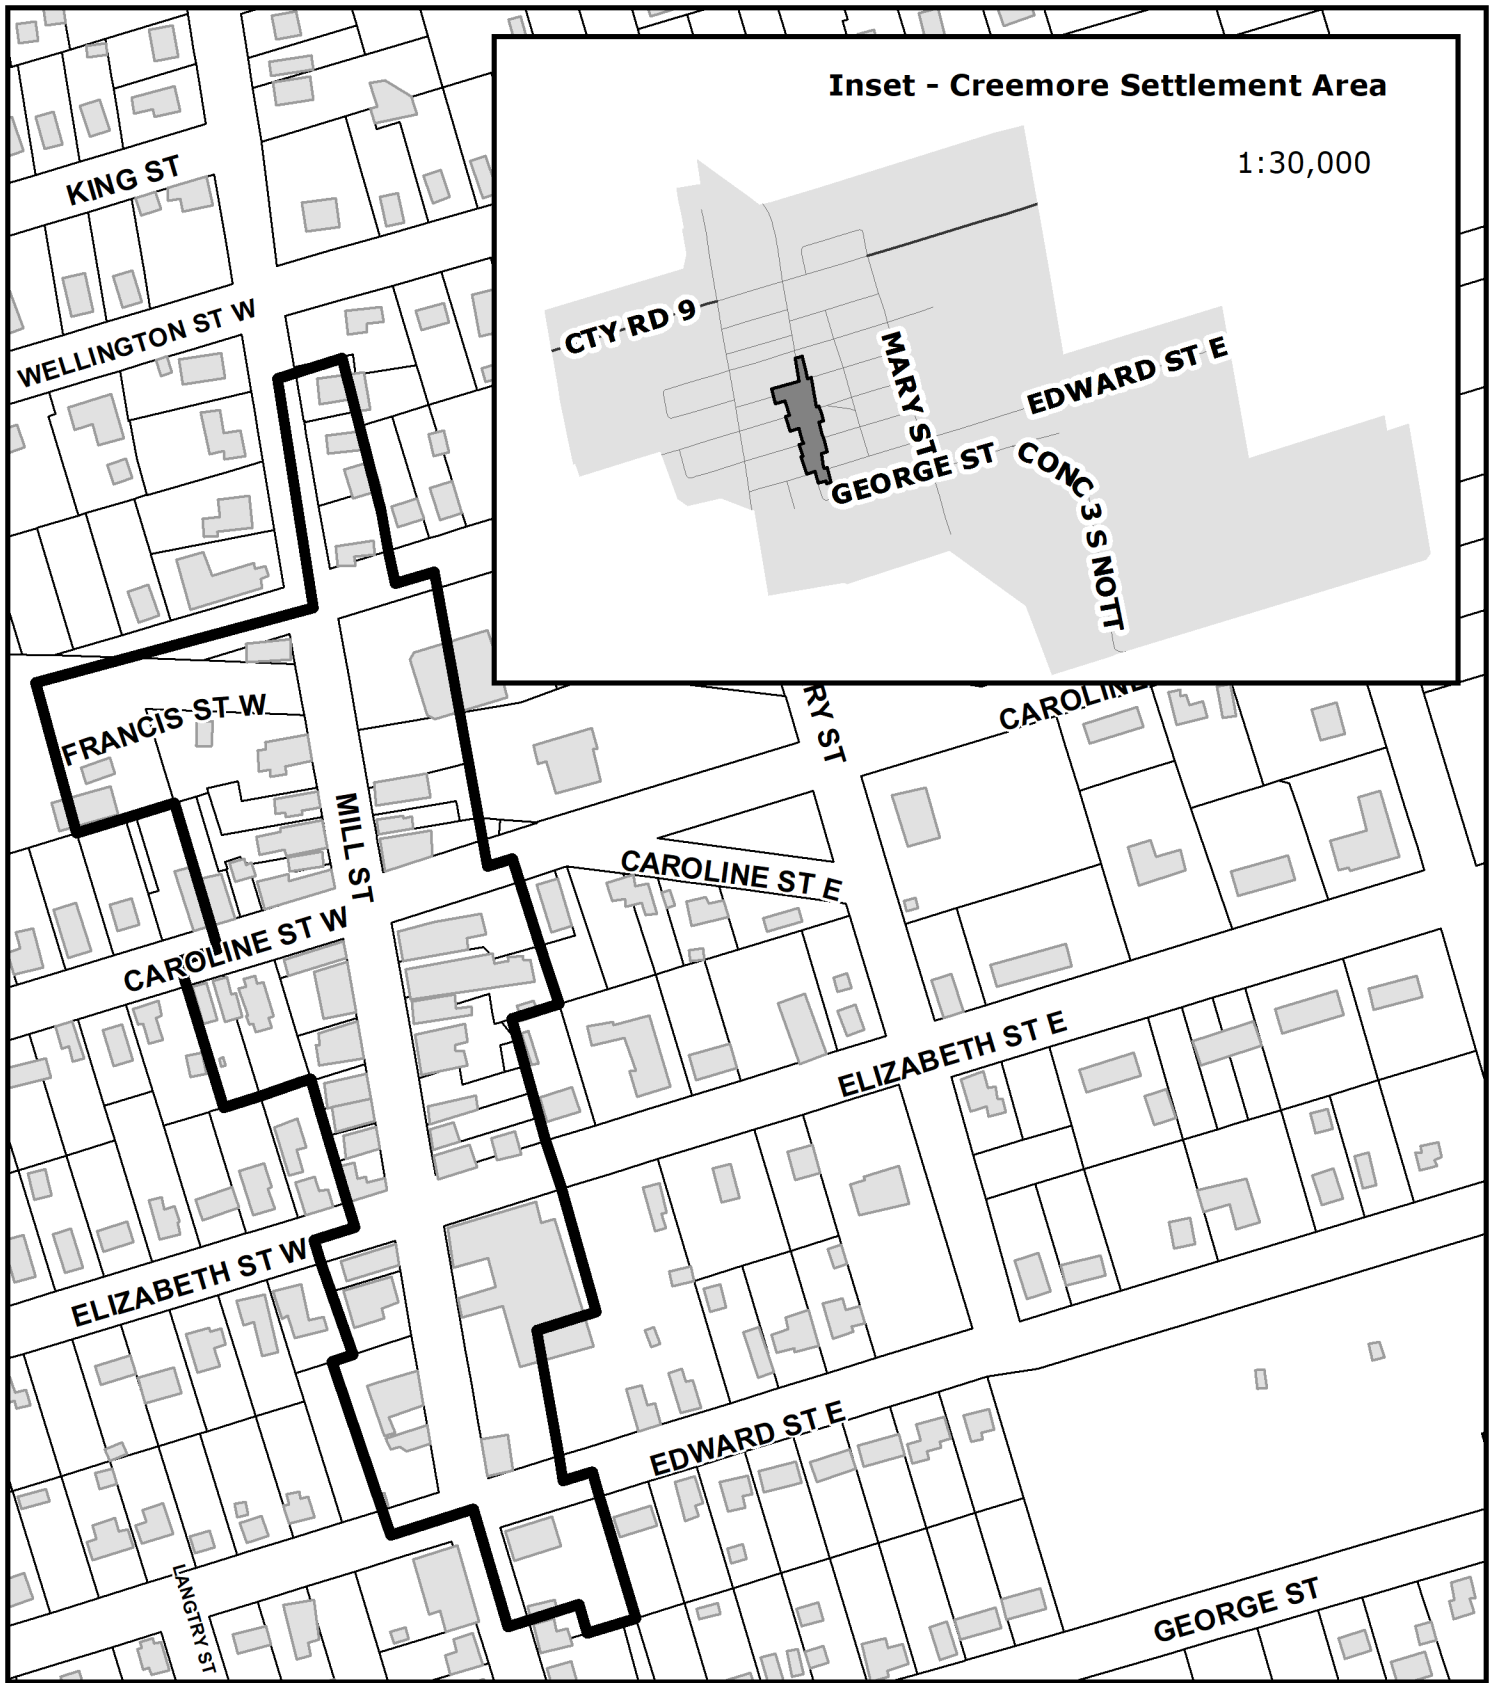

# Creemore Business Improvement Area (BIA) Boundary

-  Buildings
-  Creemore BIA Area
-  Parcels

Date Saved: 2020-09-01 8:27:56 AM  
Document Name: Creemore\_BIA\_Boundary

The information presented on this map is provided as a public resource of general information by the Corporation of the Township of Clearview. The information is provided as a convenience only, and the Township of Clearview disclaims any responsibility for content, accuracy, and/or completeness. This is not a plan of survey, nor should this map be used for navigational, tracking or other purposes requiring precise measurements of distance or direction.