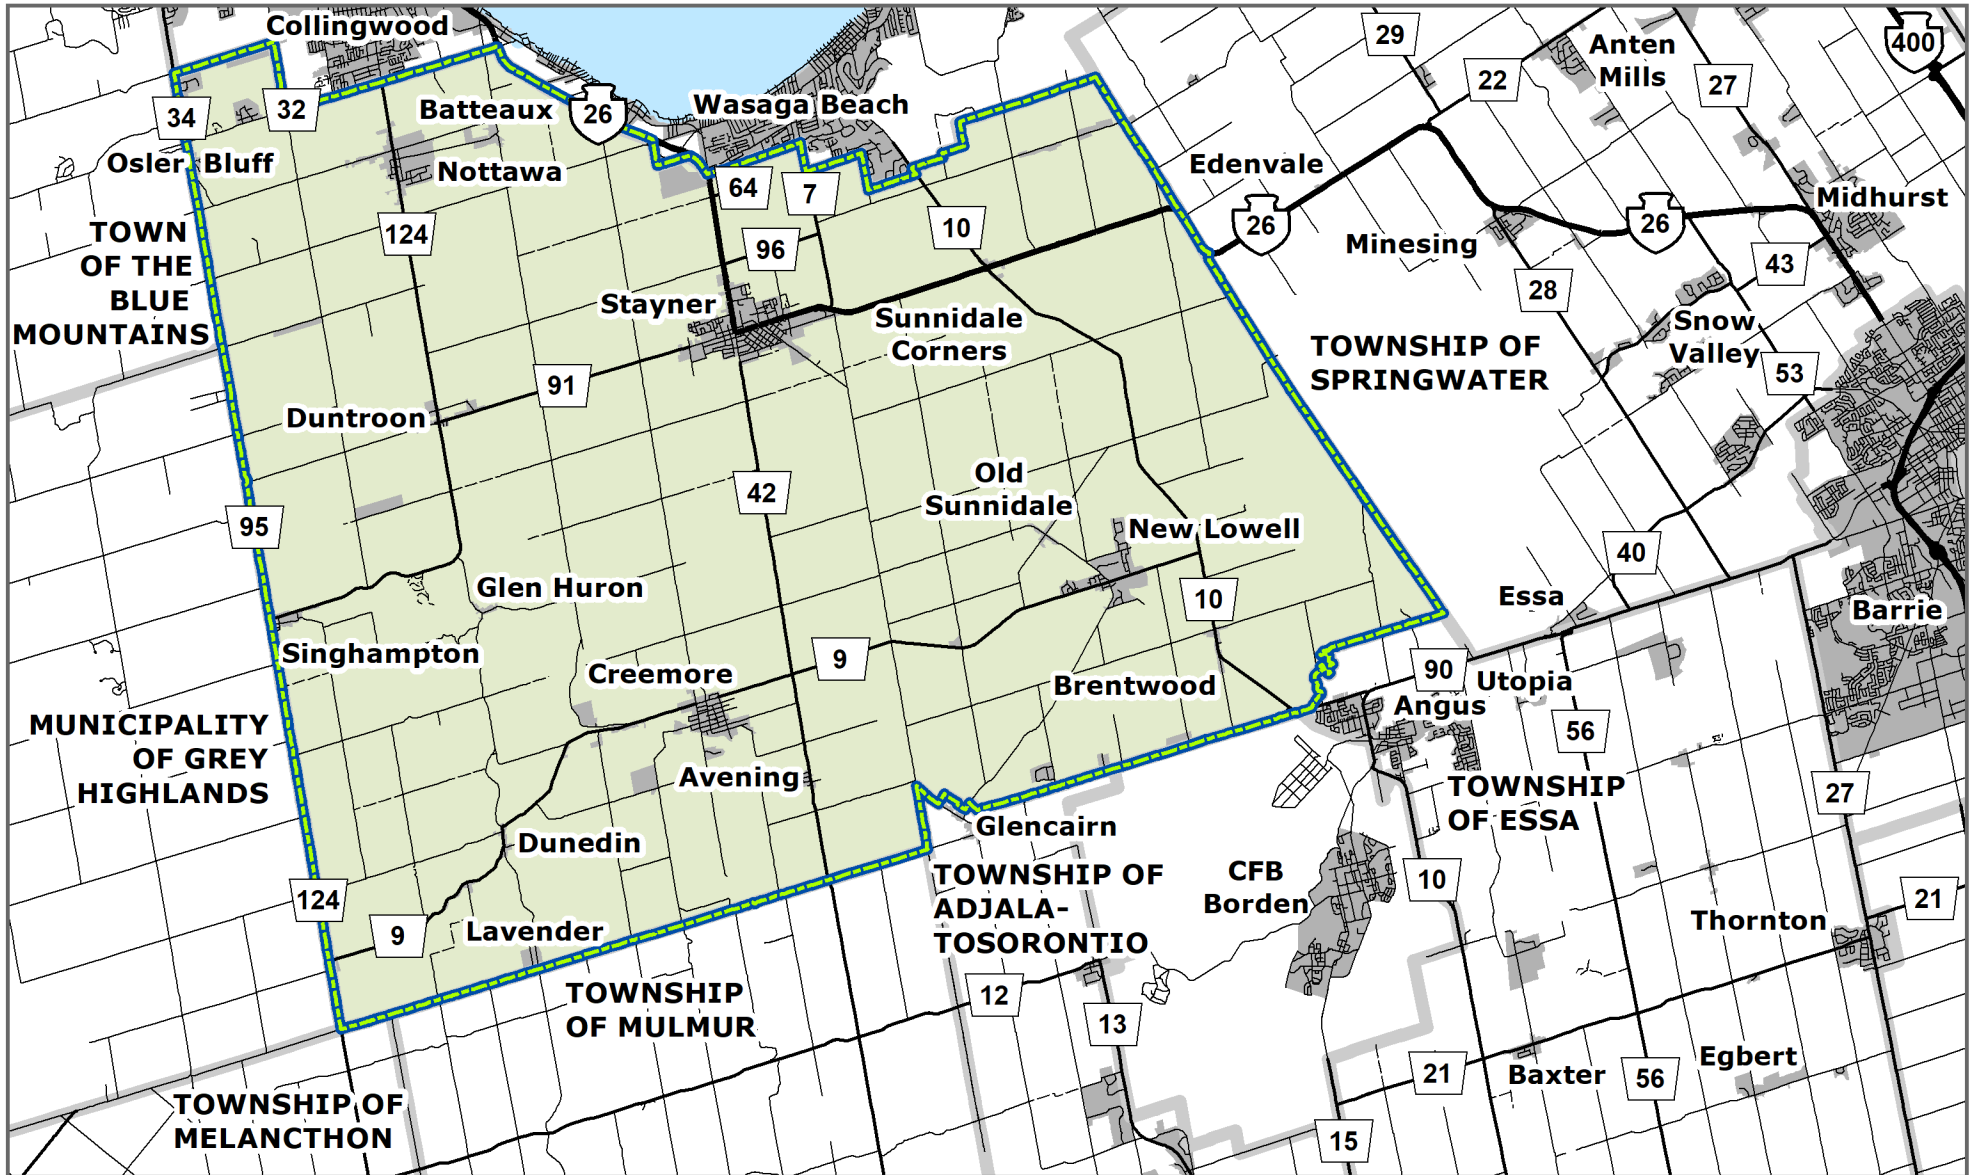

CLEARVIEW

Clearview Township and Surrounding Areas

1:200,000

- Provincial Highways
- County Roads
- Local Roads
- Other Local Roads
- Clearview Boundary

Document Name:
Clearview_Township_and_Surrounding_Areas

Date Saved:
2020-11-13 8:40:44 AM

The information presented on this map is provided as a public resource of general information by the Corporation of the Township of Clearview. The information is provided as a convenience only, and the Township of Clearview disclaims any responsibility for content, accuracy, and/or completeness. This is not a plan of survey, nor should this map be used for navigational, tracking or other purposes requiring precise measurements of distance or direction.