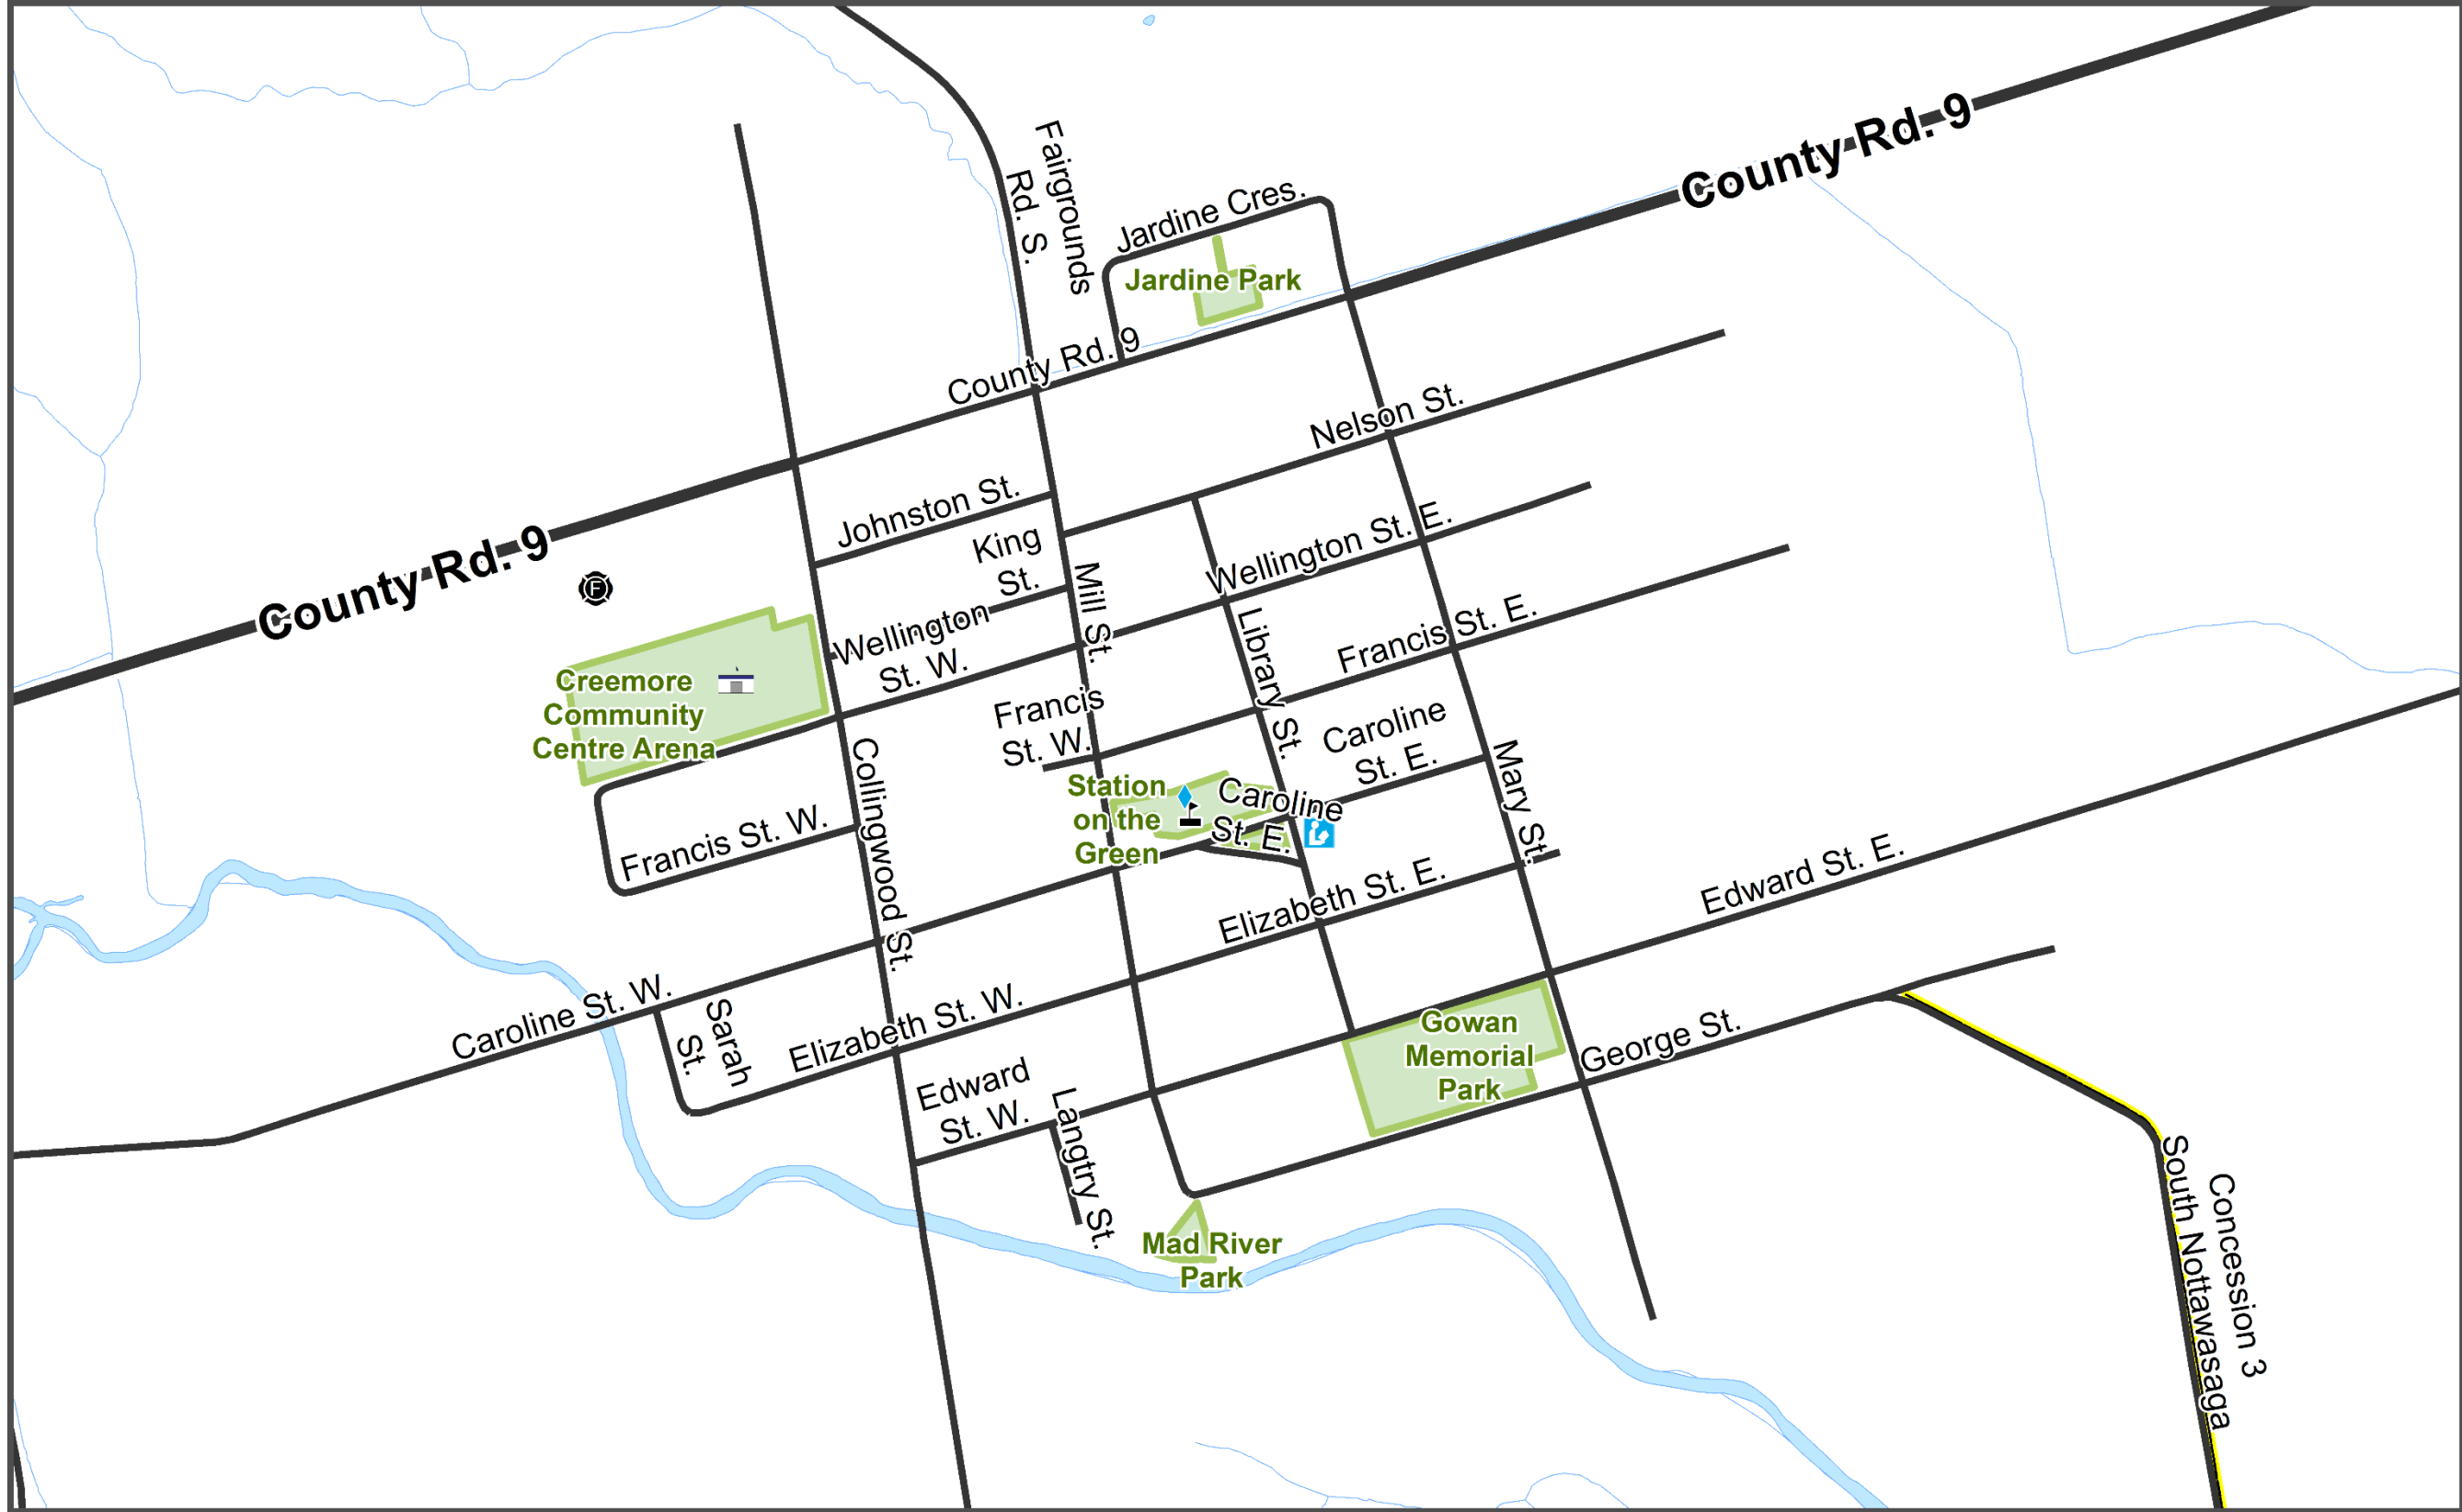

CLEARVIEW TOWNSHIP

# Creemore Street Map

- Administration Centre
- Cemetery
- Small Hall
- Dog Park
- Arena
- Fire Station
- Library
- Farmers Market
- Tourism Information
- Provincial Highway 26
- County Road
- Local Road
- Local - Seasonal
- Private Road
- Unassumed Road
- Unopened Road
- Trail Route
- Streams
- Lakes, Ponds and Rivers
- Clearview Parks

Document Name: Street\_Map\_Creemore\_Tableid  
Date Saved: 2024-01-02 1:45:20 PM

1:7,500

The information presented on this map is provided as a public resource of general information by the Corporation of the Township of Clearview. The information is provided as a convenience only, and the Township of Clearview disclaims any responsibility for content, accuracy, and/or completeness. This is not a plan of survey, nor should this map be used for navigational, tracking or other purposes requiring precise measurements of distance or direction.